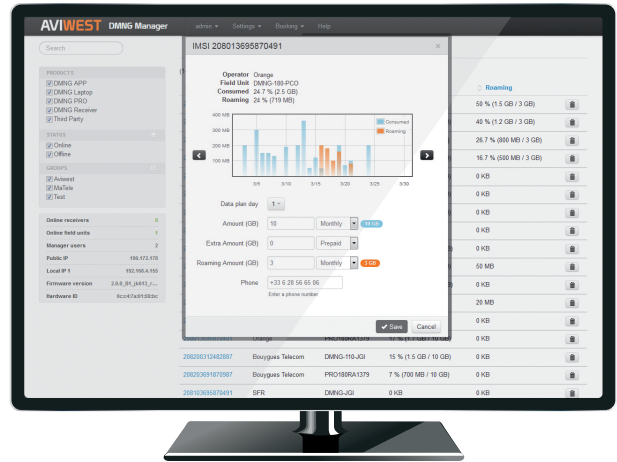

MANAGER MAIN SPECIFICATIONS

PLATFORM	1-RU server platform Redundant power supply Dual GigE network interfaces Internal storage: 2x 1TB HDD SATA (RAID 1 configuration)	OS	Linux 64-bit Server
GIGE INTERFACES	Dual port NIC adapter Up to 1 Gbps in Up to 1 Gbps out	USER INTERFACE	Web-based GUI
		CONTROL PROTOCOL	http/IP
		CPU	Intel® Xeon® Scalable Processor