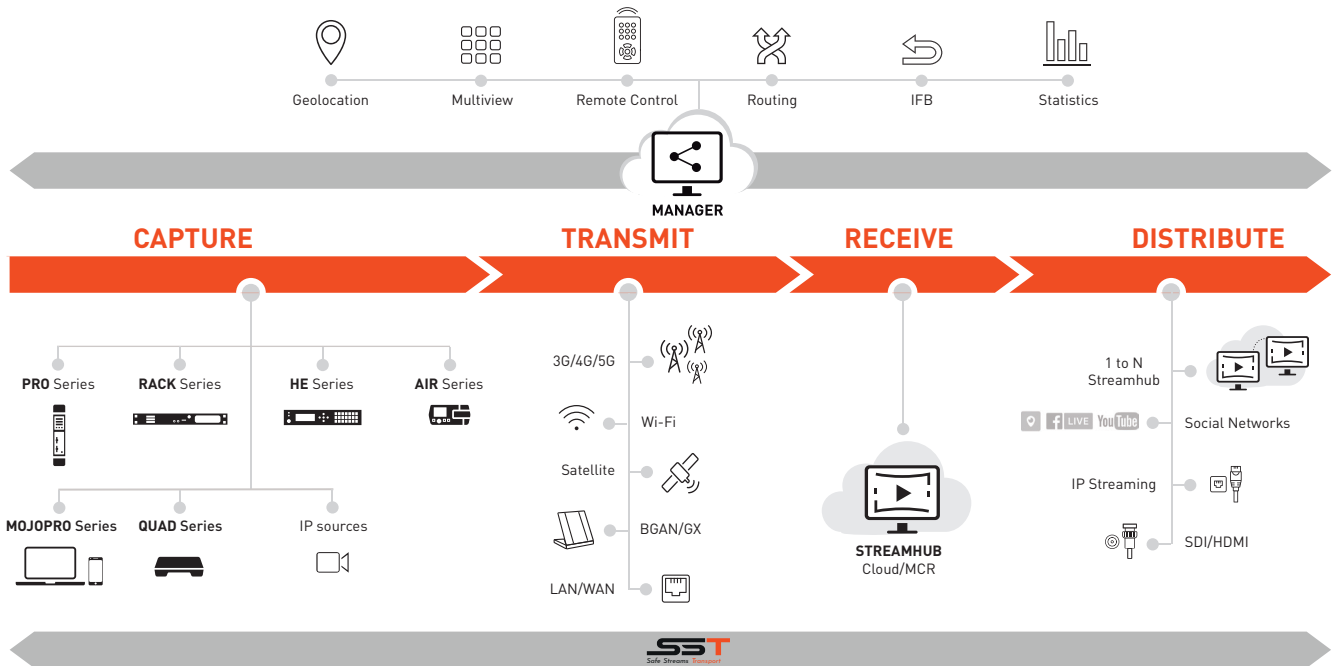

SYSTEM OVERVIEW