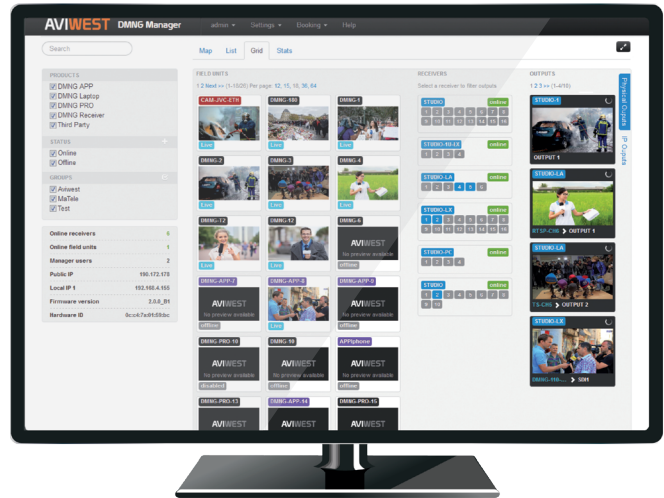

MANAGER

ADVANCED NETWORK MANAGEMENT SYSTEM

The MANAGER is a powerful application that enables broadcasters and video professionals to monitor and manage an entire live video contribution system including AVIWEST transmitters and encoders, smartphones using the MOJOPRO, and STREAMHUB tranceivers, as well as third parties equipment through its RESTfull API.

The MANAGER transforms remote live video production and news gathering by enabling an operator to manage and control a large amount of devices through the intuitive web-based user interface of a single tool.

The MANAGER can be deployed on-premises or operated as a cloud-based solution and brings simplicity, flexibility and efficiency to any news or live video production organizations.

KEY FEATURES

ROUTING & DISTRIBUTION POINT

Route by simple drag-and-drops or defined rules live streams and video files to dedicated receivers and increase system operational efficiency. Distribute and/or share content to or between affiliates through its intuitive web interface.