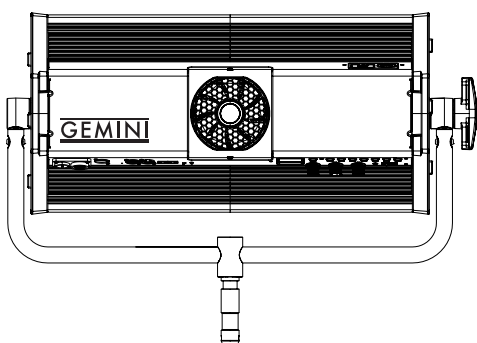

Technical data

Voltage Range: 110-240VAC, 23-34VDC

Power Consumption: 325W (nominal)

LED Technology: RGBWW

Color Temperature: 2,700 – 10,000K

CRI / TLCI: Daylight: 99, Tungsten: 99

Beam and Field Angle: 93° / 156°

Low End Dimming: From 0.1%

Weight: 22.27 lb / 10.1 kg

Lighting Intensity: Lux at 10ft/3m: 1079 (Daylight), 906 (Tungsten)

Cooling: Fan, at 50% output when disabled. Fan delayed start option

Mount: 1-1/8" Stud, Standard Yoke, stackable as 2 & 4 units

Fixture Dimensions: 25.0 x 12.5 x 6.5" / 63.5 x 31.8 x 16.5 cm

Control: Built-in WIFI, DMX (5 PIN & RJ45), Optional Wireless DMX, Bluetooth, SmartLite Director App

Color Controls: Kelvin Temperature, plus/minus green, Hue, Saturation, Intensity, Gel Presets

Battery Powered: Optional plates available, runs at 90% output on single 14.4V battery, or 100% on 26V or dual 14.4V batteries