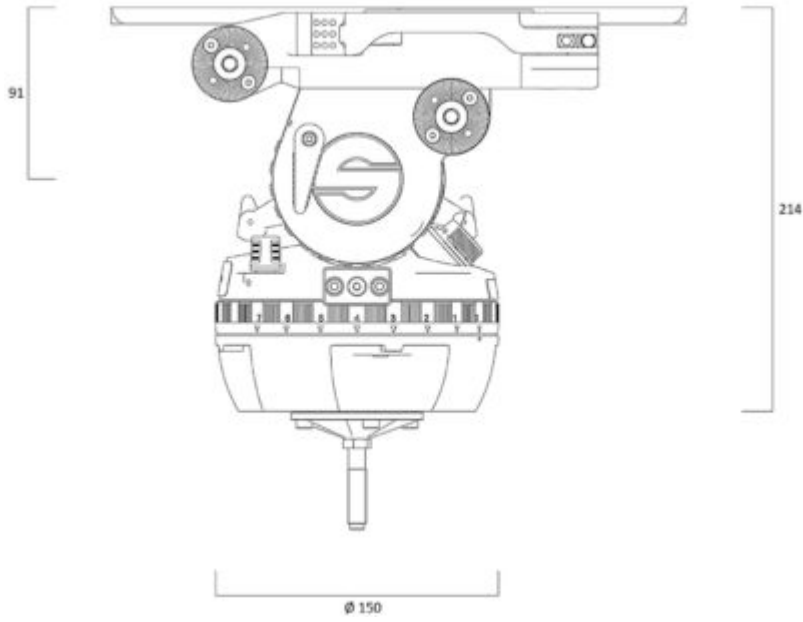

## TECHNICAL SPECIFICATIONS

<b>Range</b>	Cine
<b>Bowl Size</b>	150 mm
<b>Interface Compatibility</b>	Sideload
<b>Spreader Type</b>	Ground spreader
<b>Material</b>	Aluminium
<b>Payload</b>	3 kg to 32 kg   6.6 lb to 70.5 lb
<b>Counterbalance</b>	18 counterbalance steps + Boost Button
<b>Drag</b>	7 + 0 drag settings
<b>Weight</b>	20 kg   44.1 lb
<b>Tripod Stages</b>	1
<b>Pan Bar Count</b>	1
<b>Sliding Range</b>	15 cm   5.9 in
<b>Tilt Range</b>	90° to -75°
<b>Temperature Range</b>	-40 °C to 60 °C   -40 °F to 140 °F
<b>Transport Length</b>	123 cm   48.4 in
<b>Level Bubble</b>	Yes, illuminated
<b>Adaptor Viewfinder Extension</b>	Included Adaptor
<b>Height</b>	105 cm to 195 cm   41.3 in to 76.8 in

## DIAGRAMS

*Half ball with integrated flat base*